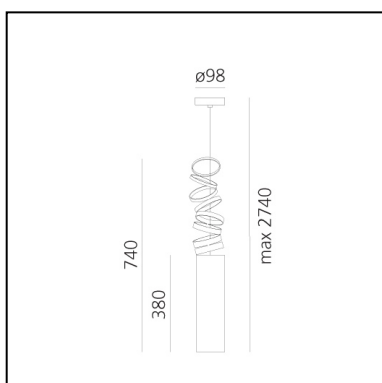

Decomposé Light Suspension - Red

Atelier Oï

LUMINAIRE

- Watt: **6W**
- Delivered lumens output: **551lm**
- Efficiency: **79%**
- Efficacy: **55.12lm/W**

DESCRIPTION

"The projected light is broken down on each ring, light rays come to life in a scenic dance, made of shadows circulating around the central heart." Atelier Oï

PRODUCT CODE: DOI4600A16

FEATURES

- Article Code: **DOI4600A16**
- Colour: **Red**
- Installation: **Suspension**
- Material: **Aluminium**
- Series: **Design Collection**
- design by: **Atelier Oï**

DIMENSIONS

- Height: **cm 38**
- Base Diameter: **cm 9.8**
- Max Height from ceiling: **cm 20**
- Max Extension Height: **cm 74**

NOT INCLUDED SOURCES

- Category: **FLUO**
- Number: **1**
- Watt: **8W**
- Socket: **E27**
- Class: **A**